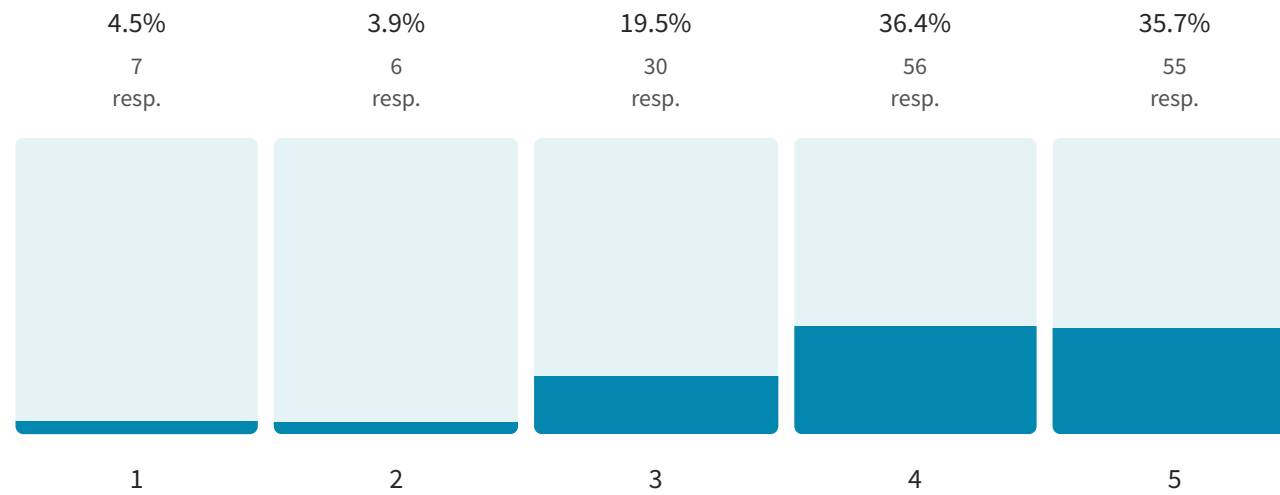

Overall, how do you rate the pub on the provision of events and entertainment?

154 out of 154 answered

3.9 Average rating