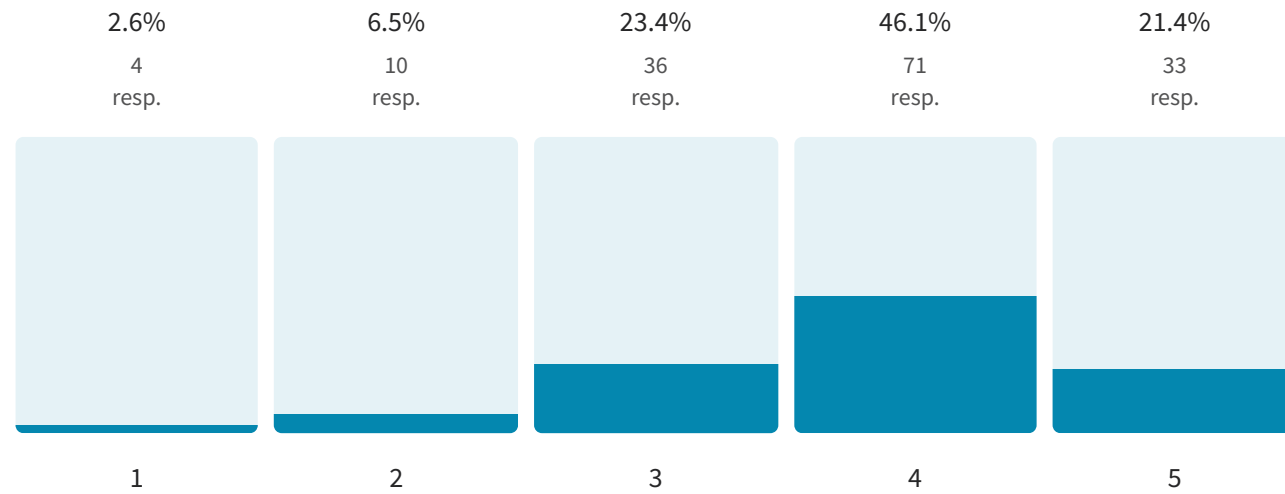

How would you rate the service at the pub?

154 out of 154 answered

3.8 Average rating