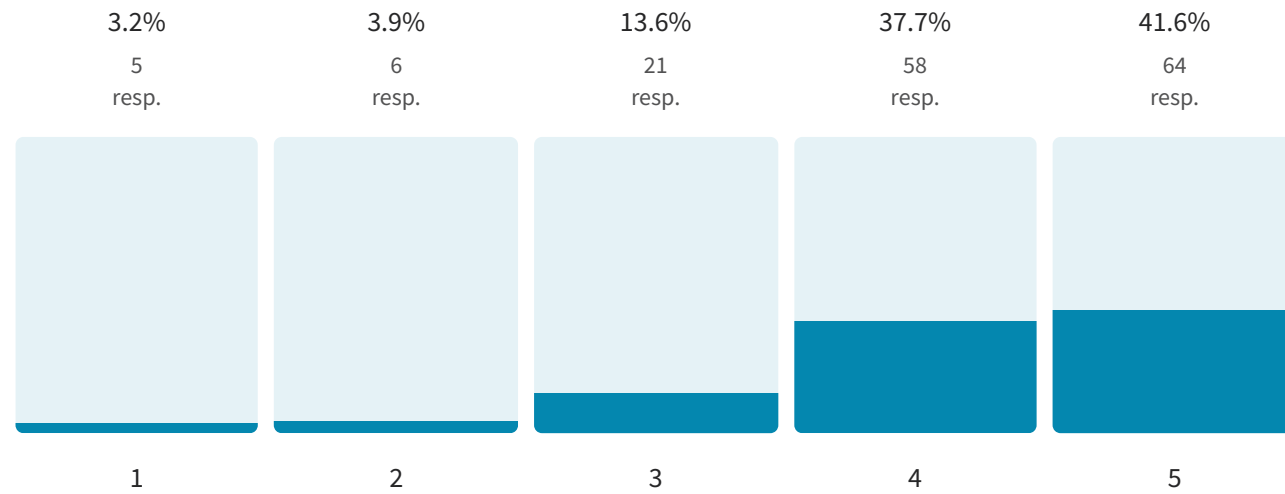

Overall, how do you rate the Trawden Arms on its contribution to the community?

154 out of 154 answered

4.1 Average rating