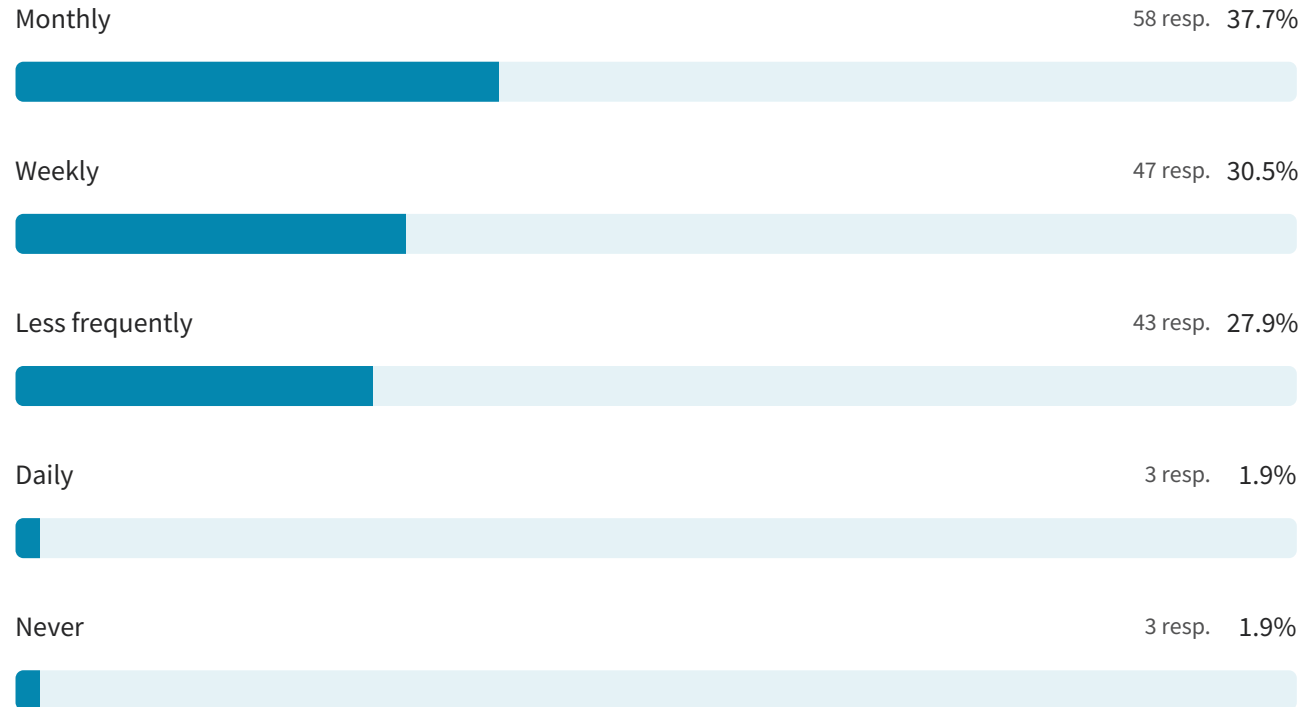

How often do you visit the Trawden Arms?

154 out of 154 answered