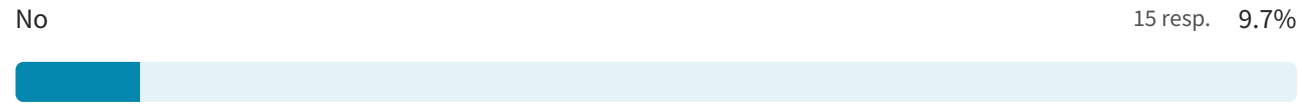

On your last visit, did the pub meet your standard of cleanliness and hygiene?

154 out of 154 answered