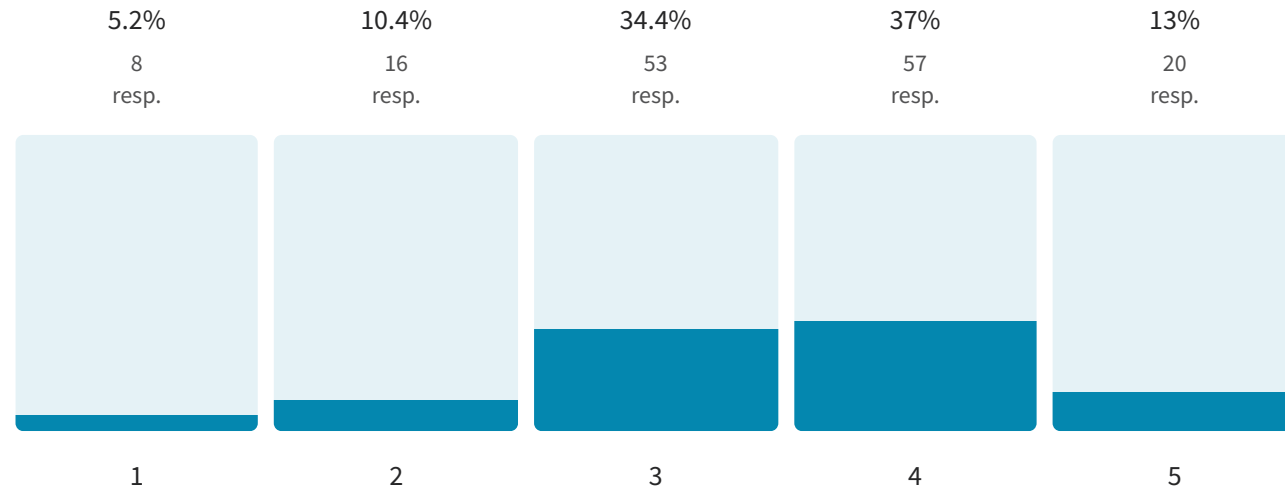

How would you rate the quality of the food at the Trawden Arms?

154 out of 154 answered

3.4 Average rating