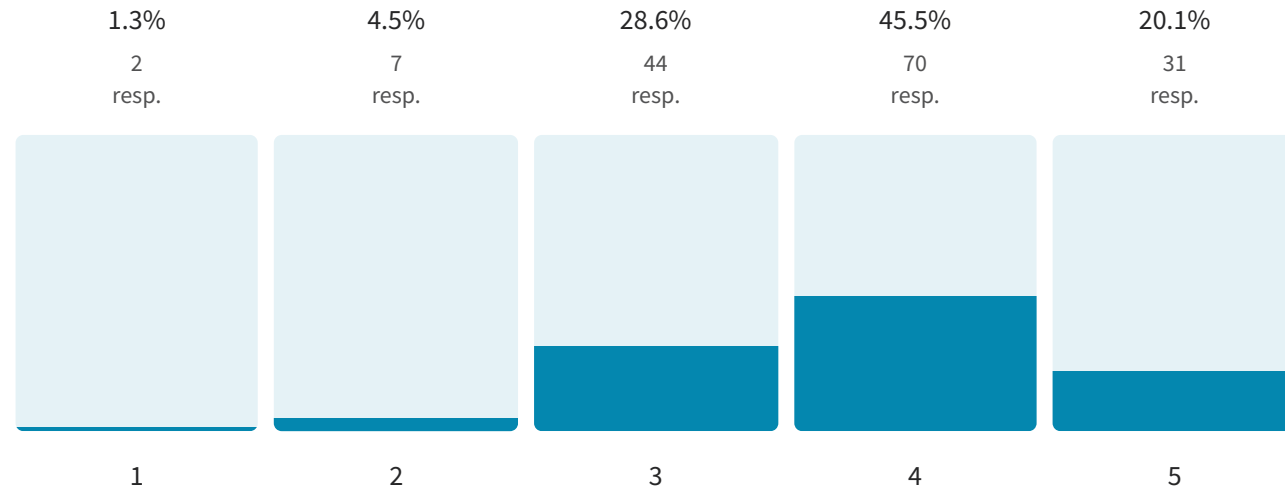

### 3.8 Average rating

Would you recommend the pub to family & friends?

154 out of 154 answered

Yes 126 resp. 81.8%

No 28 resp. 18.2%

How would you rate the service at the pub?

154 out of 154 answered